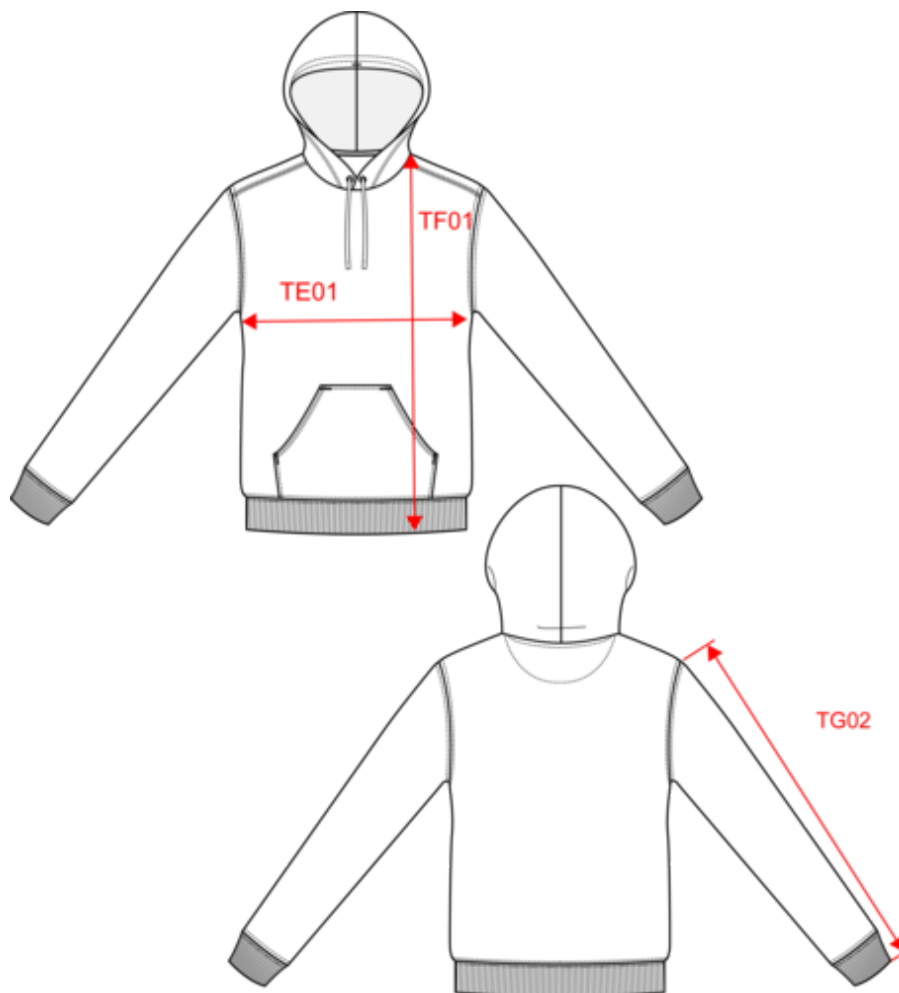

## Dimensions (cm)

Measurements in cm	XS	S	M	L	XL	XXL	3XL
TE01 - 1/2 chest width at 1.5cm below armhole	49.00	52.00	55.00	58.00	61.00	64.00	67.00
TF01 - Total height from HSP	68.00	70.00	72.00	74.00	76.00	78.00	80.00
TG02 - Long sleeve length	63.00	64.00	65.00	66.00	67.00	68.00	69.00